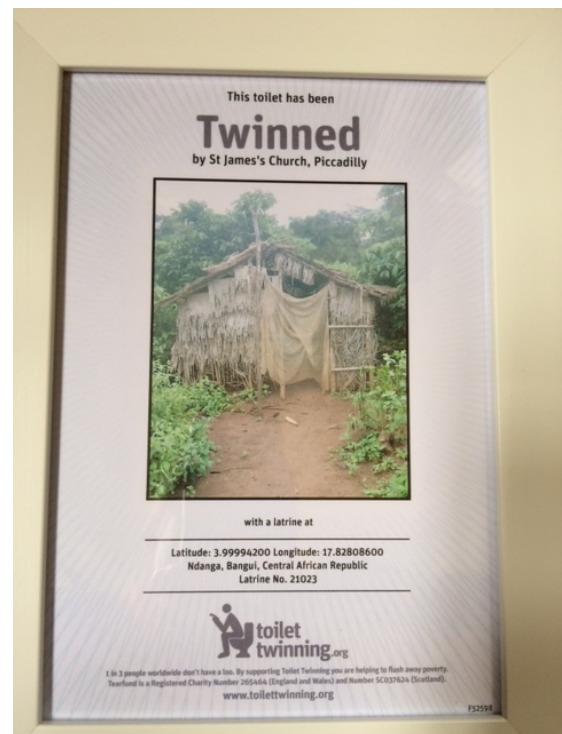

St James's Piccadilly Toilet Twinning programme

All 7 public toilets were twinned in Feb 2017 as below. We paid £60 per toilet and made an additional donation of £165, making £585 in total.

Rectory 1 = Mwatembo, South Kivu, DRC

Narhex 1 = New Attar, Afghanistan

Rectory 2 = Buramba, Rwanguba, DRC

Narhex 2 = Ndanga, Bangui, Central African Republic

2 x basement = Kisoro Hill Village, Muramba Parish, Uganda

Disabled access = Gabura, Satkira District, Bangladesh