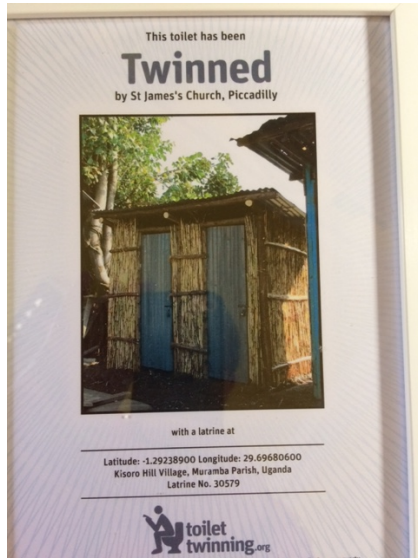

St James's Piccadilly Toilet Twinning programme

All 7 public toilets were twinned in Feb 2017 as below. We paid £60 per toilet and made an additional donation of £165, making £585 in total.

Rectory 1 = Mwatembo, South Kivu, DRC

Narhex 1 = New Attar, Afghanistan

Rectory 2 = Buramba, Rwanguba, DRC

Narhex 2 = Ndanga, Bangui, Central African Republic

2 x basement = Kisoro Hill Village, Muramba Parish, Uganda

Disabled access = Gabura, Satkira District, Bangladesh